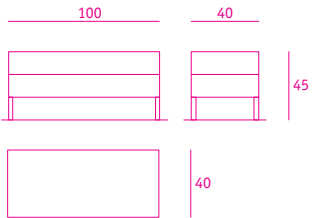

polsterbank *upholstered bench*

**format**

---

**100 x 40 x 45**

**format**

---

**110 x 40 x 45**

**kvadrat**