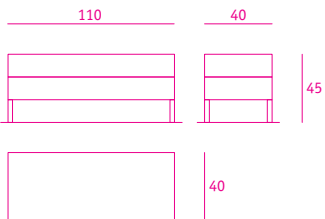

polsterbank *upholstered bench*

**format**

---

**100 x 40 x 45**

**format**

---

**110 x 40 x 45**

**kvadrat**